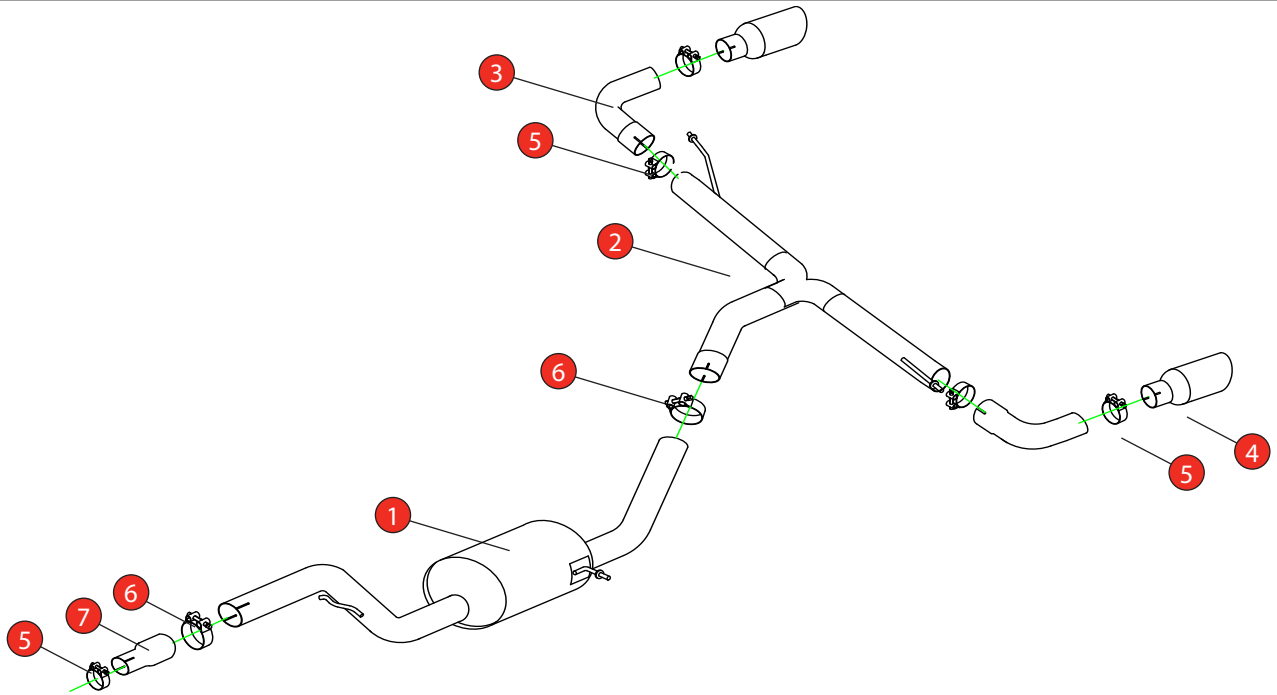

<b>Car</b>	Volkswagen Golf 6 GTi & Edition 35	<b>Part No.</b>	SVW071CF
<b>Year</b>	2009-2013	<b>Fit Kits</b>	270FK
<b>Notes</b>	Where not supplied use original fittings	<b>Features</b>	Pipe Diameter:- 76mm

Estimated Fitting Time: 60 Minutes

NO.	PART NO.	DESCRIPTION	QTY
1	588VW	Resonated Centre Section	1
2	819VW	Rear Silencer Delete	1
3	691BM	Trim Connecting Pipe	2
4	Z023.10159	Ø100mm Carbon Fibre Ascari Trim	2
<b>Fit Kit</b>			
5	Z016.10064	63-68mm H/D Clamp	5
6	Z016.10062	76.2mm H/D Clamp	2
7	AD46	Adaptor (USE TO FIT TO O.E SYSTEM)	1

HOMOLOGATED	NO
DATE	12/07/2022
ISSUE	00
AUTHORISED	S Shipley

**NOTE:** ENSURE SCORPION SYSTEM IS CLEAR OF MOVING PARTS AND ALL ORIGINAL FUNCTIONS WORK CORRECTLY.

STAY CONNECTED TO RED POWER.